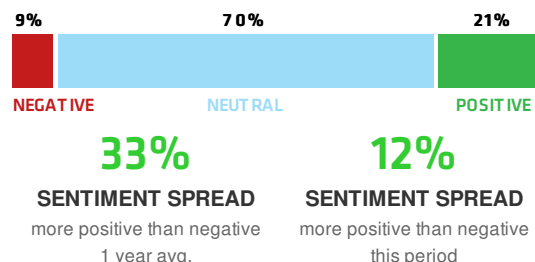

SENTIMENT ON LUXURY BIG ISLAND

TOP STORIES ABOUT COMPARED TOPICS

The most-shared headlines:

- (13 shares) <http://www.bizjournals.com/pacific/news/2017/04/11/coldwell-banker-pacific-properties-replaces.html?ana=RSS%26s%3Darticle_search>
- (13 shares) <http://ift.tt/2oqFJXI>
- (11 shares) Mahalo @hgtv for the shout out to @KauaiCoffeeCo on your latest episode of @HawaiiLife. #cl #friends
- (4 shares) 4009 Carters Creek , Franklin, Tennessee, 37064 |