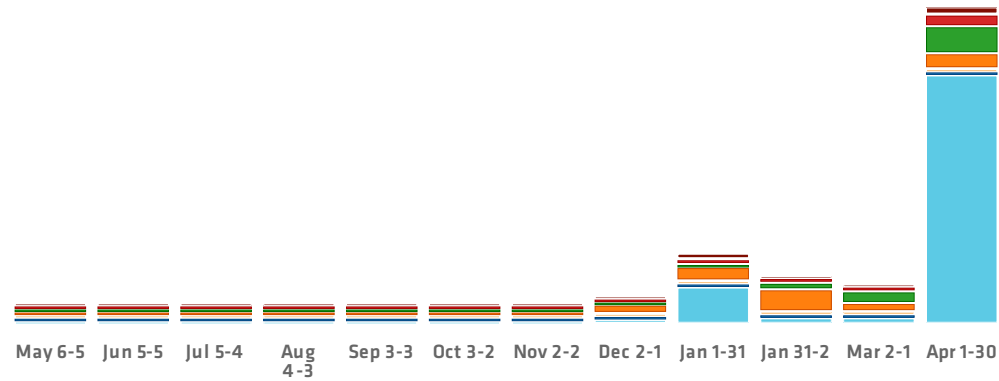

SOURCE BREAKDOWN FROM THE MOST RECENT 12 TIME PERIODS