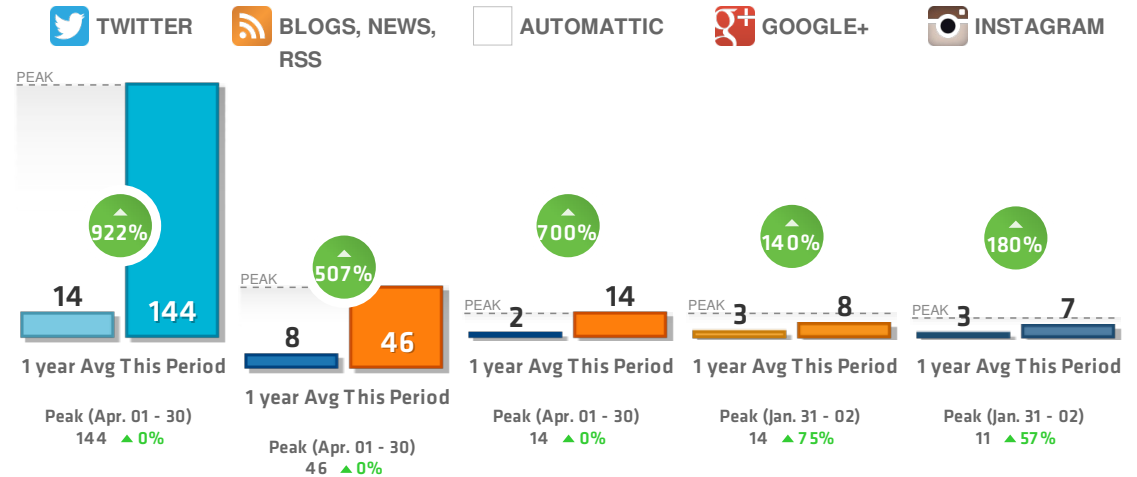

# Luxury Big Island Comparison : Sat. Apr 1, 2017 - Sun. Apr 30, 2017

## MENTIONS ABOUT LUXURY BIG ISLAND

LUXURY BIG ISLAND MENTIONS

SOURCE BREAKDOWN FROM THE MOST RECENT 12 TIME PERIODS

## LUXURY BIG ISLAND MENTION VOLUME BREAKDOWN BY SOURCE

SHARE OF COVERAGE FOR THIS PERIOD