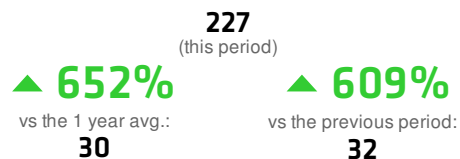

- Here you can write a list of insights gained from the data in this report.

TOP STORIES ABOUT LUXURY BIG ISLAND

Most retweeted about **Luxury Big Island**: (88 RT's)

E Entrepreneur (@Entrepreneur)
Score: 94 • Followers: 2,960,037 • RT's: 88

Bio: Inspiring, informing and celebrating entrepreneurs since 1973. Please tweet @EntCommunity for questions and event live-feeds.

April 15th at 4:35pm

Entrepreneurship Is About Solving Problems, Not Getting Fixated on Them cc: @luxurybigisland <https://t.co/pBBdm93LH4>

The most-shared headlines about **Luxury Big Island**:

- (86 shares) Entrepreneurship Is About Solving Problems, Not Getting Fixated on Them cc: @luxurybigisland <https://t.co/pBBdm93LH4>
- (65 shares) Entrepreneurship Is About Solving Problems, Not Getting Fixated on Them : How unstoppable optimism helped the owner of a luxury real estate firm capture his dream.
- (63 shares) <https://www.entrepreneur.com/article/292588>
- (27 shares) Vote intention trends Rd 1 French presidential election 189 opinion polls, via Harold Clarke #Presidentielle2017 <https://t.co/4G1q4F1jfk>
- (9 shares) Matthew Goodwin on Twitter: "Vote intention trends Rd 1 French presidential election 189 opinion polls, via Harold Clarke #Presidentielle2017 <https://t.co/4G1q4F1jfk>" : "Vote intention trends Rd 1 French

MENTION VOLUME FOR LUXURY BIG ISLAND

During this period, activity about **Luxury Big Island** came from