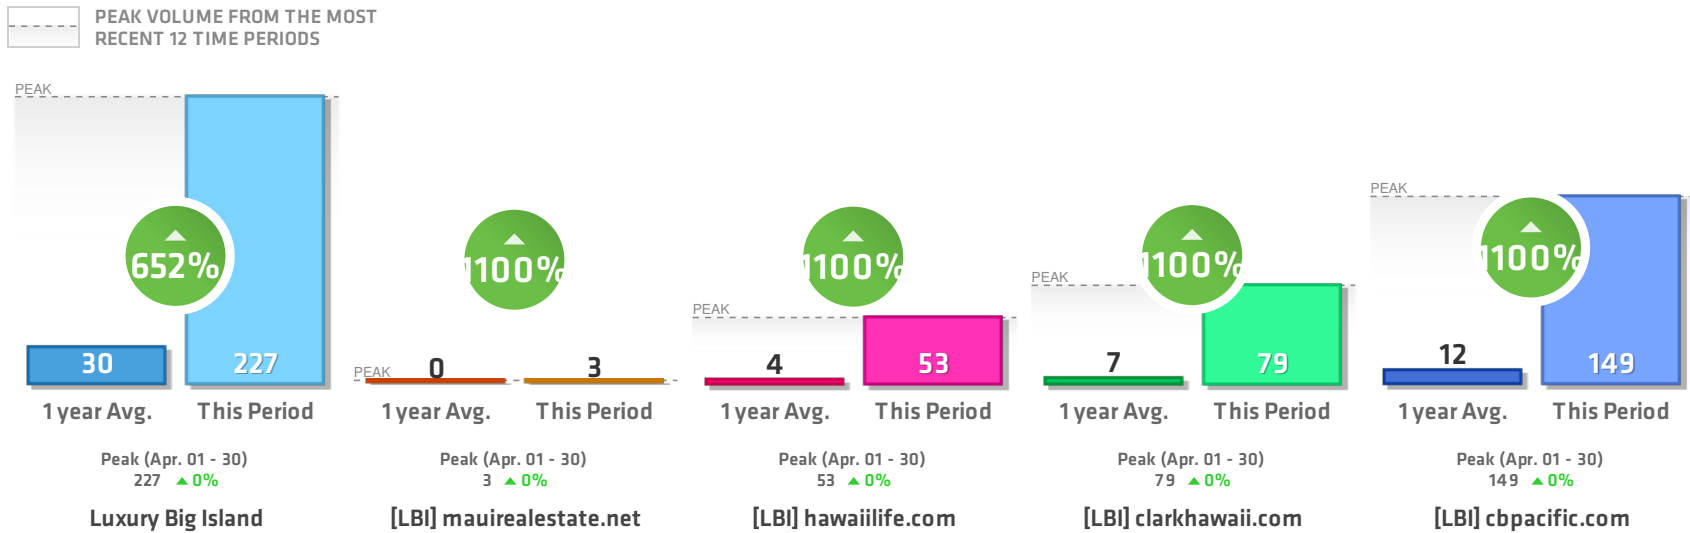

Luxury Big Island Comparison : Sat. Apr 1, 2017 - Sun. Apr 30, 2017

TOTAL MENTIONS OF LUXURY BIG ISLAND VS. COMPARED TOPICS